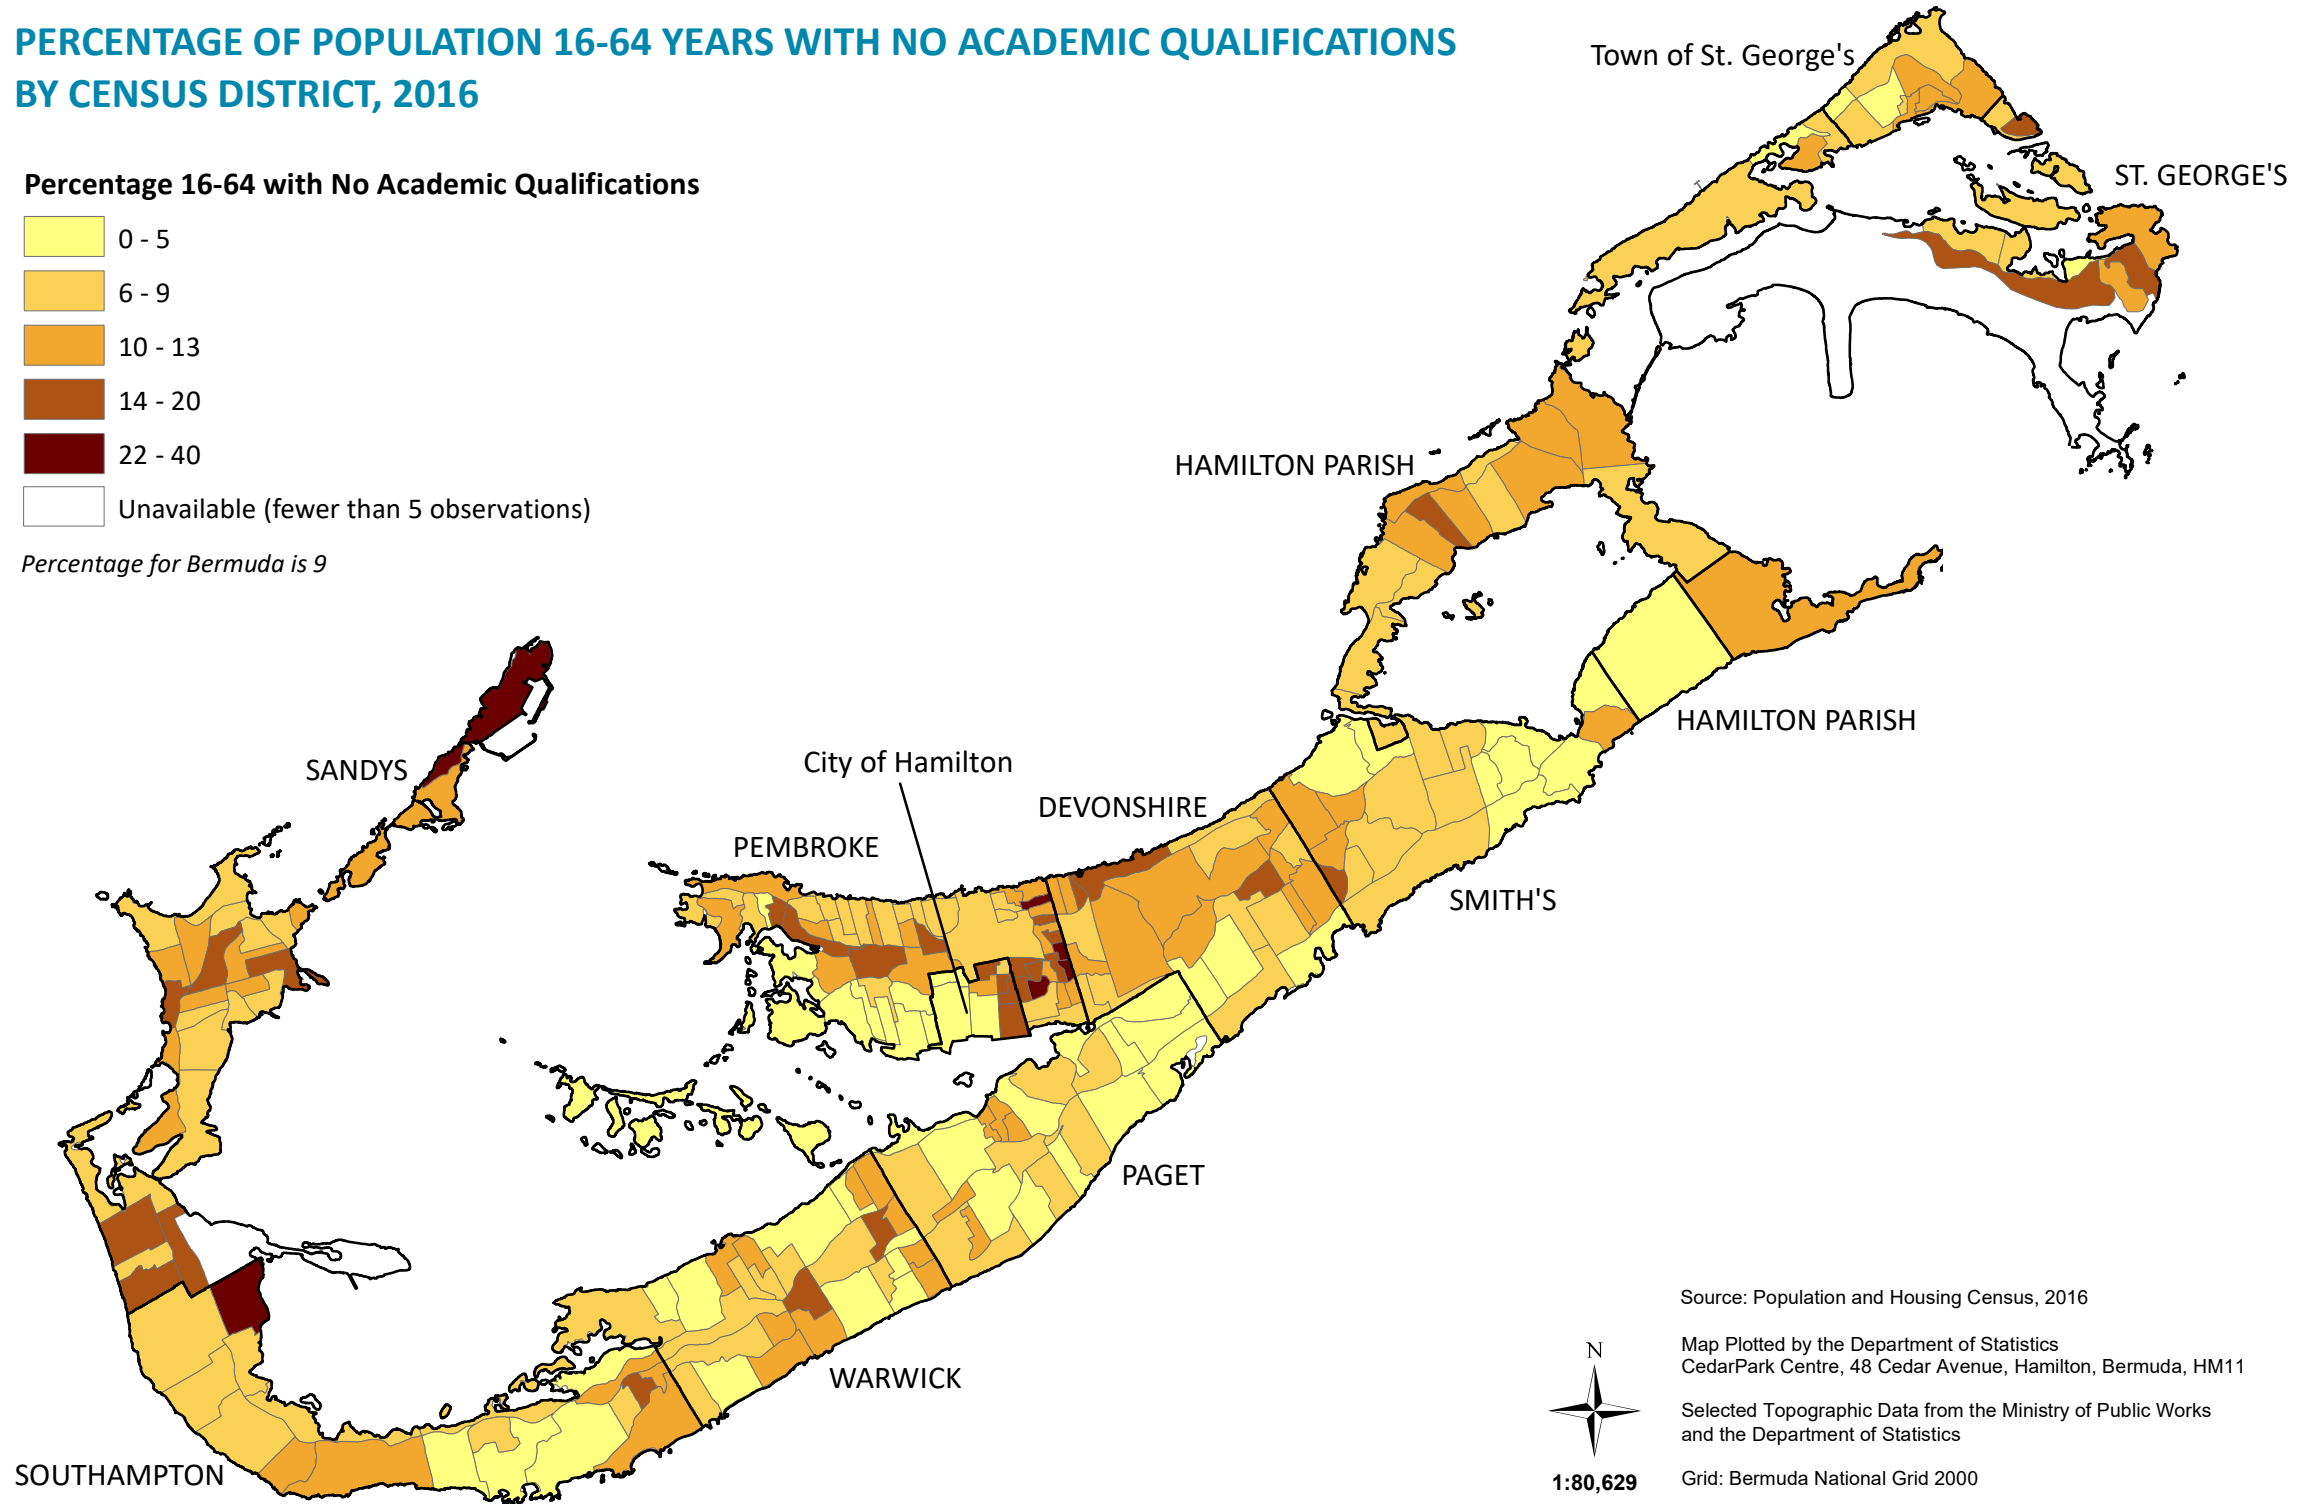

PERCENTAGE OF POPULATION 16-64 YEARS WITH NO ACADEMIC QUALIFICATIONS BY CENSUS DISTRICT, 2016

Percentage 16-64 with No Academic Qualifications

Percentage for Bermuda is 9

Source: Population and Housing Census, 2016

Map Plotted by the Department of Statistics
CedarPark Centre, 48 Cedar Avenue, Hamilton, Bermuda, HM11

Selected Topographic Data from the Ministry of Public Works
and the Department of Statistics

Grid: Bermuda National Grid 2000