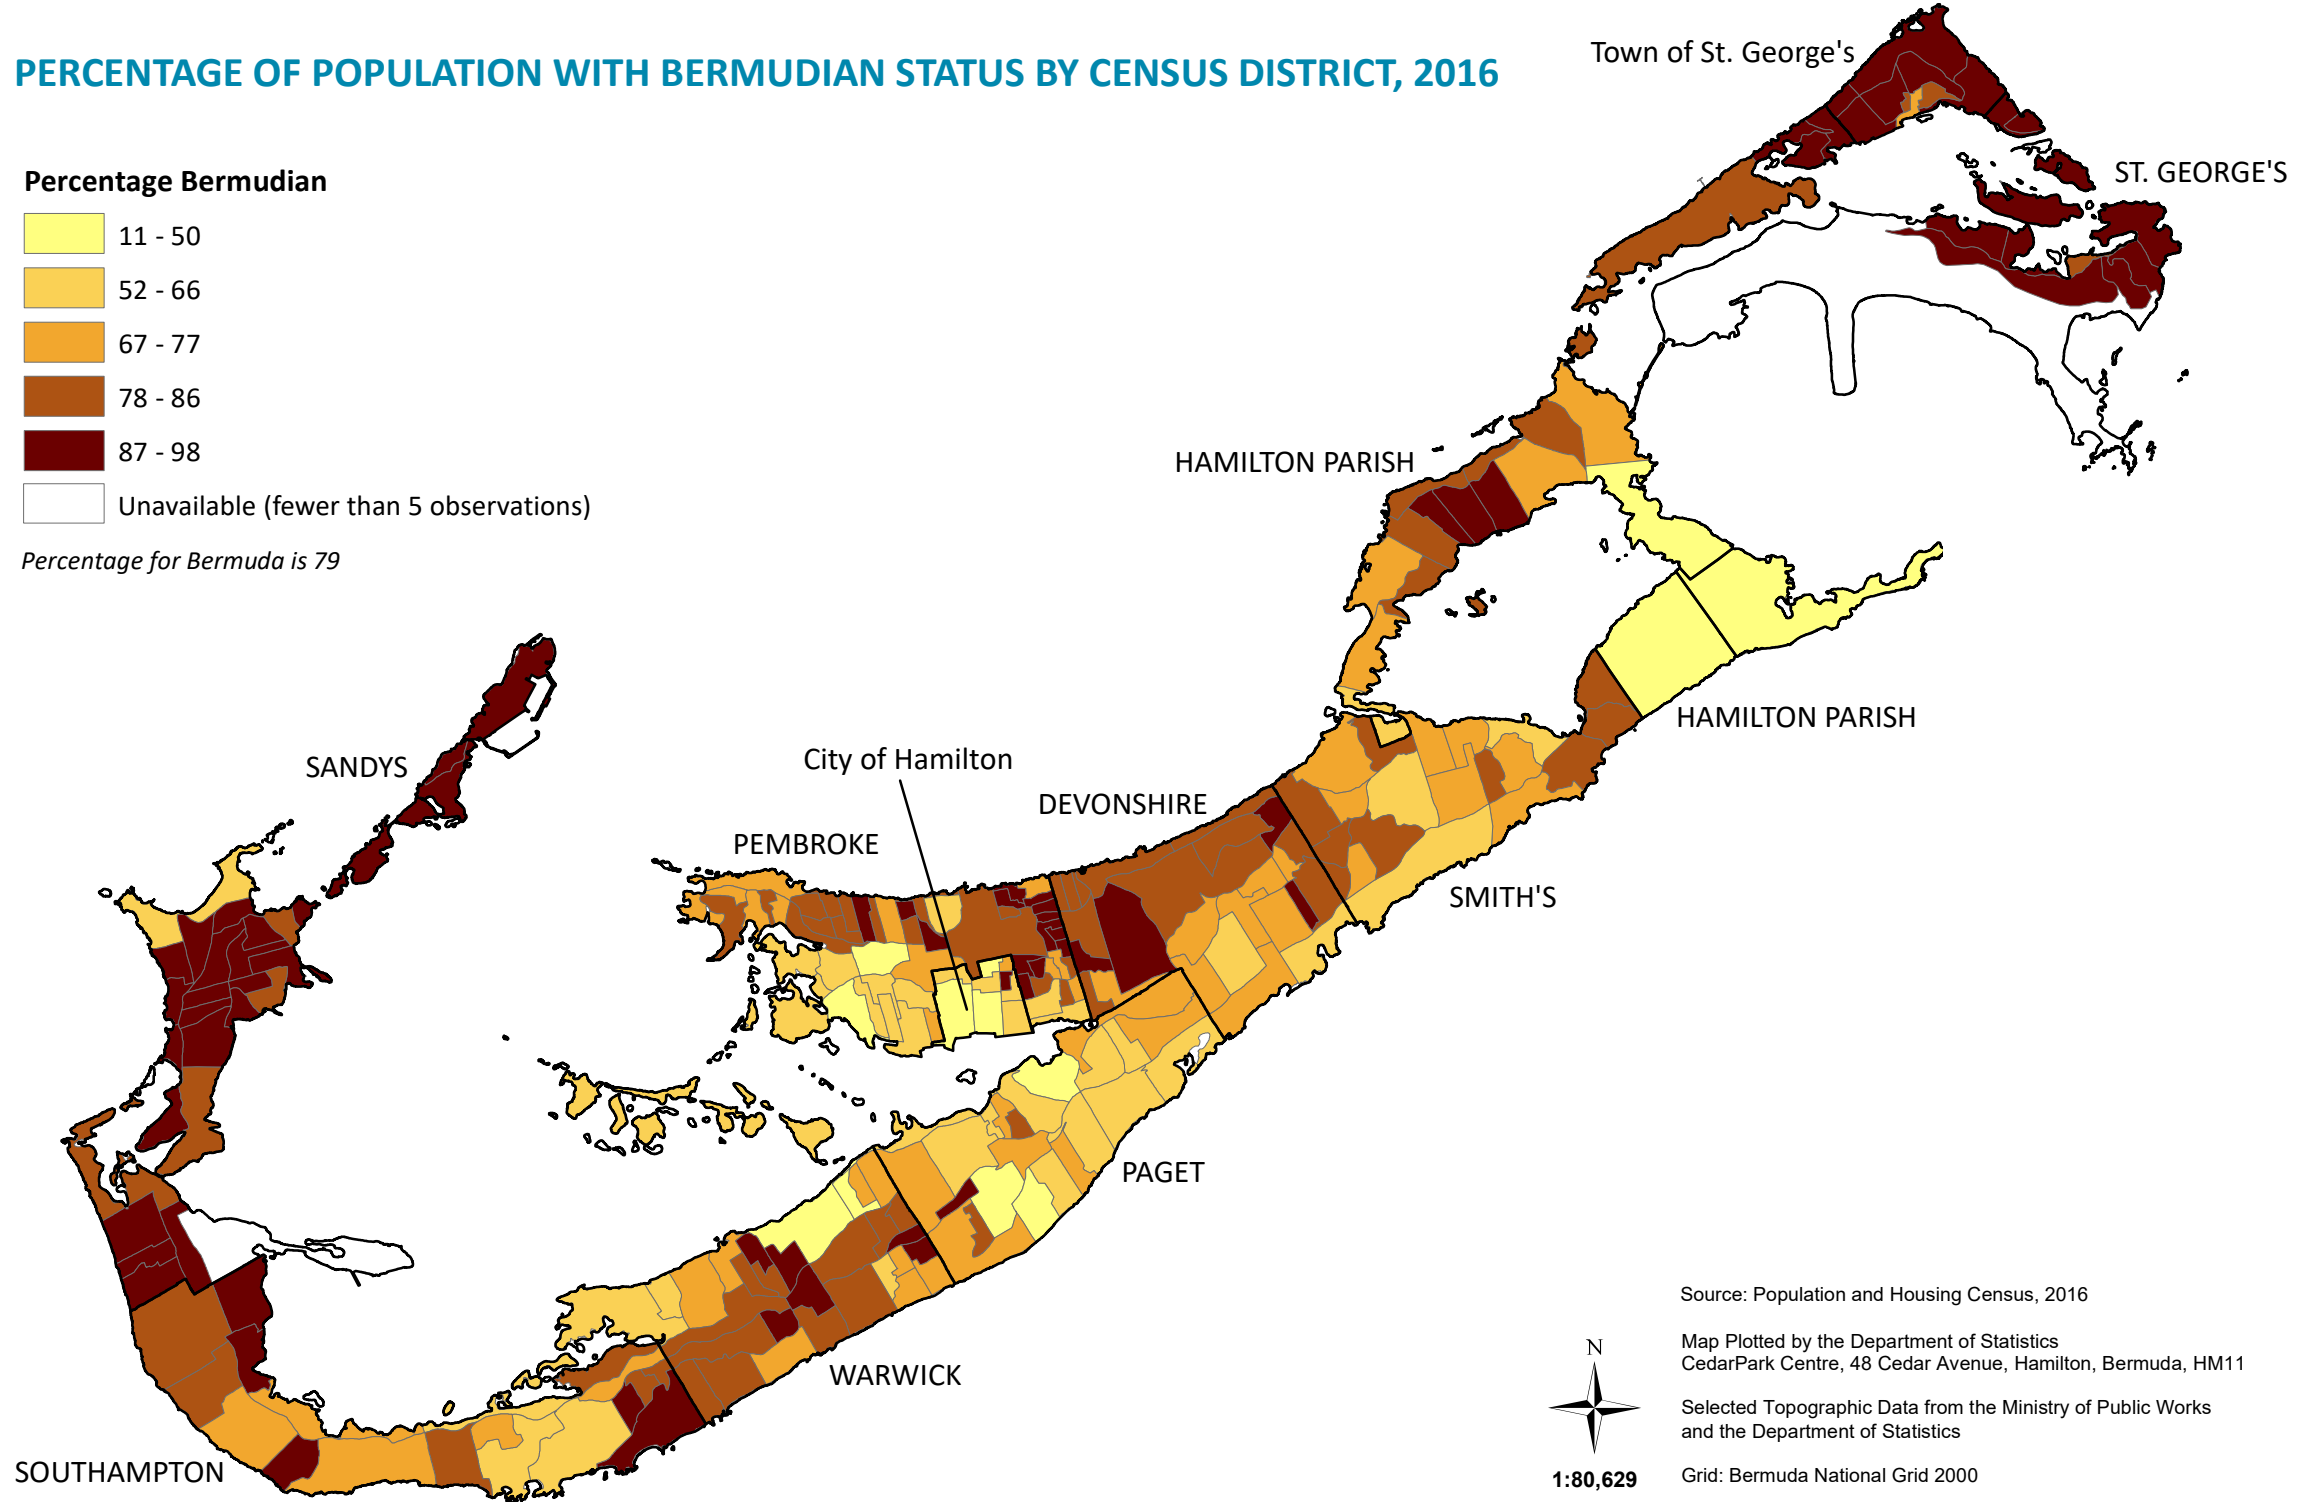

PERCENTAGE OF POPULATION WITH BERMUDIAN STATUS BY CENSUS DISTRICT, 2016

Town of St. George's

Percentage Bermudian

Percentage for Bermuda is 79

Source: Population and Housing Census, 2016

Map Plotted by the Department of Statistics
CedarPark Centre, 48 Cedar Avenue, Hamilton, Bermuda, HM11

Selected Topographic Data from the Ministry of Public Works
and the Department of Statistics

1:80,629

Grid: Bermuda National Grid 2000