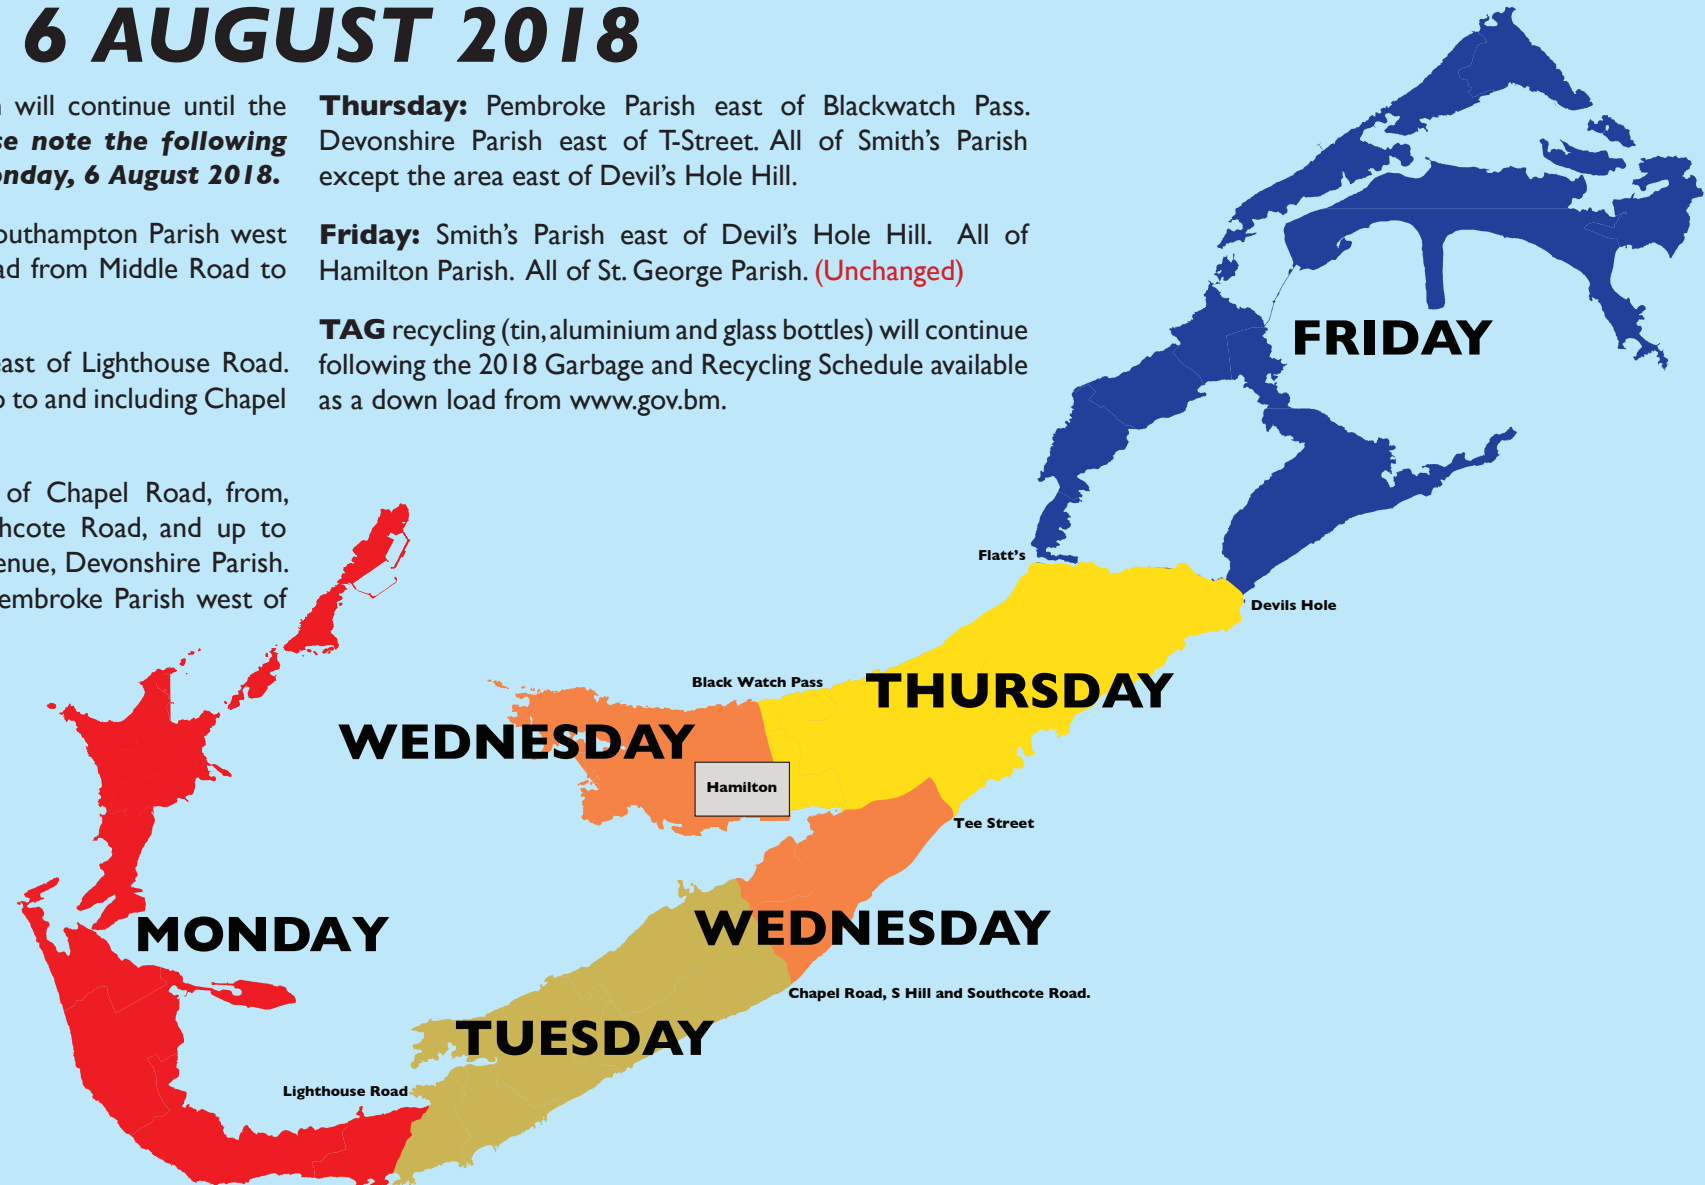

ADVISORY: KNOW YOUR COLLECTION DAY

EFFECTIVE 6 AUGUST 2018

Once per week garbage collection will continue until the end of calendar year 2018. **Please note the following boundary changes effective Monday, 6 August 2018.**

Monday: All of Sandys Parish. Southampton Parish west up to and including Lighthouse Road from Middle Road to South Road.

Tuesday: Southampton Parish east of Lighthouse Road. All of Warwick Parish. Paget west up to and including Chapel Road, S Hill and Southcote Road.

Wednesday: Paget Parish east of Chapel Road, from, but not including S Hill and Southcote Road, and up to and including T-Street and Kent Avenue, Devonshire Parish. East Broadway. Cavendish Road. Pembroke Parish west of Blackwatch Pass.

Thursday: Pembroke Parish east of Blackwatch Pass. Devonshire Parish east of T-Street. All of Smith's Parish except the area east of Devil's Hole Hill.

Friday: Smith's Parish east of Devil's Hole Hill. All of Hamilton Parish. All of St. George Parish. **(Unchanged)**

TAG recycling (tin, aluminium and glass bottles) will continue following the 2018 Garbage and Recycling Schedule available as a down load from www.gov.bm.

Contact the Marsh Folly Collections Department at 292-1517 with questions regarding household waste collections. For questions regarding recycling collection email recycle@gov.bm or call 501- 3043.